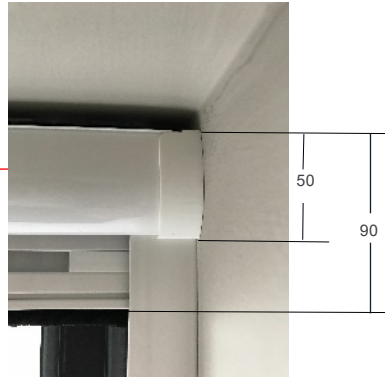

### PREM 40 ROLLER CASSETTE FLY SCREEN DIMENSIONS (all in MM'S)

Vertical Section

Horizontal Section - cassette not shown