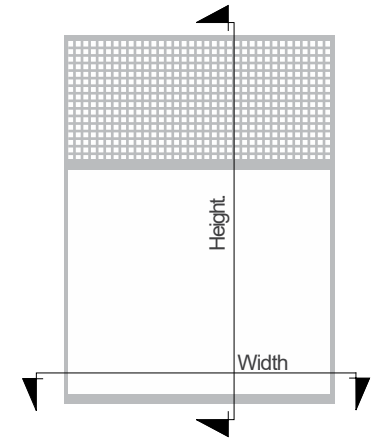

ROLLER CASSETTE FLY SCREEN DIMENSIONS (all in MM'S)

Vertical Section

Horizontal Section - cassette not shown