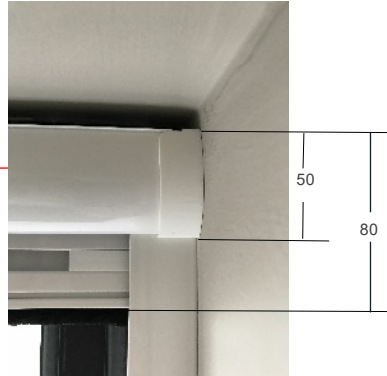

ROLLER CASSETTE FLY SCREEN DIMENSIONS (all in MM'S)

Vertical Section

Horizontal Section - cassette not shown