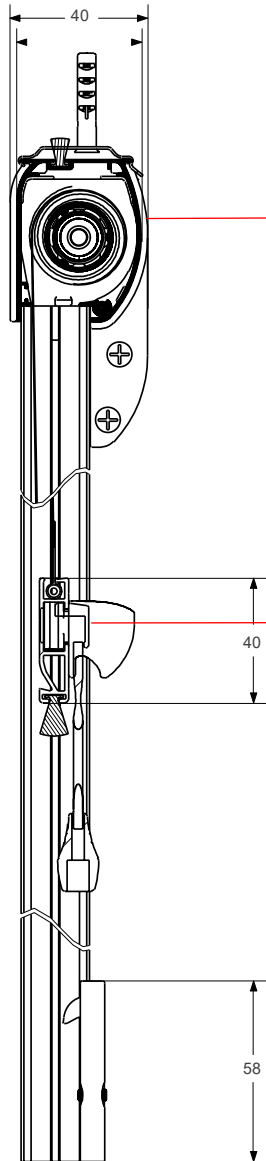

### PREM 40 ROLLER CASSETTE FLY SCREEN DIMENSIONS (all in MM'S)

Vertical Section

Horizontal Section - cassette not shown