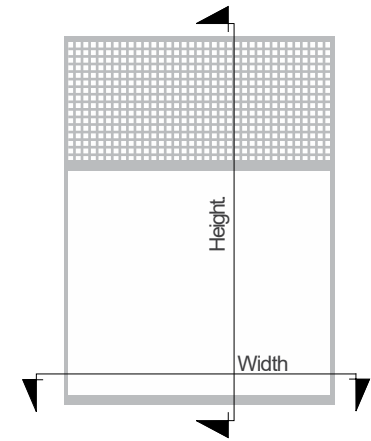

### PREM 40 ROLLER CASSETTE FLY SCREEN DIMENSIONS (all in MM'S)

Vertical Section

Horizontal Section - cassette not shown